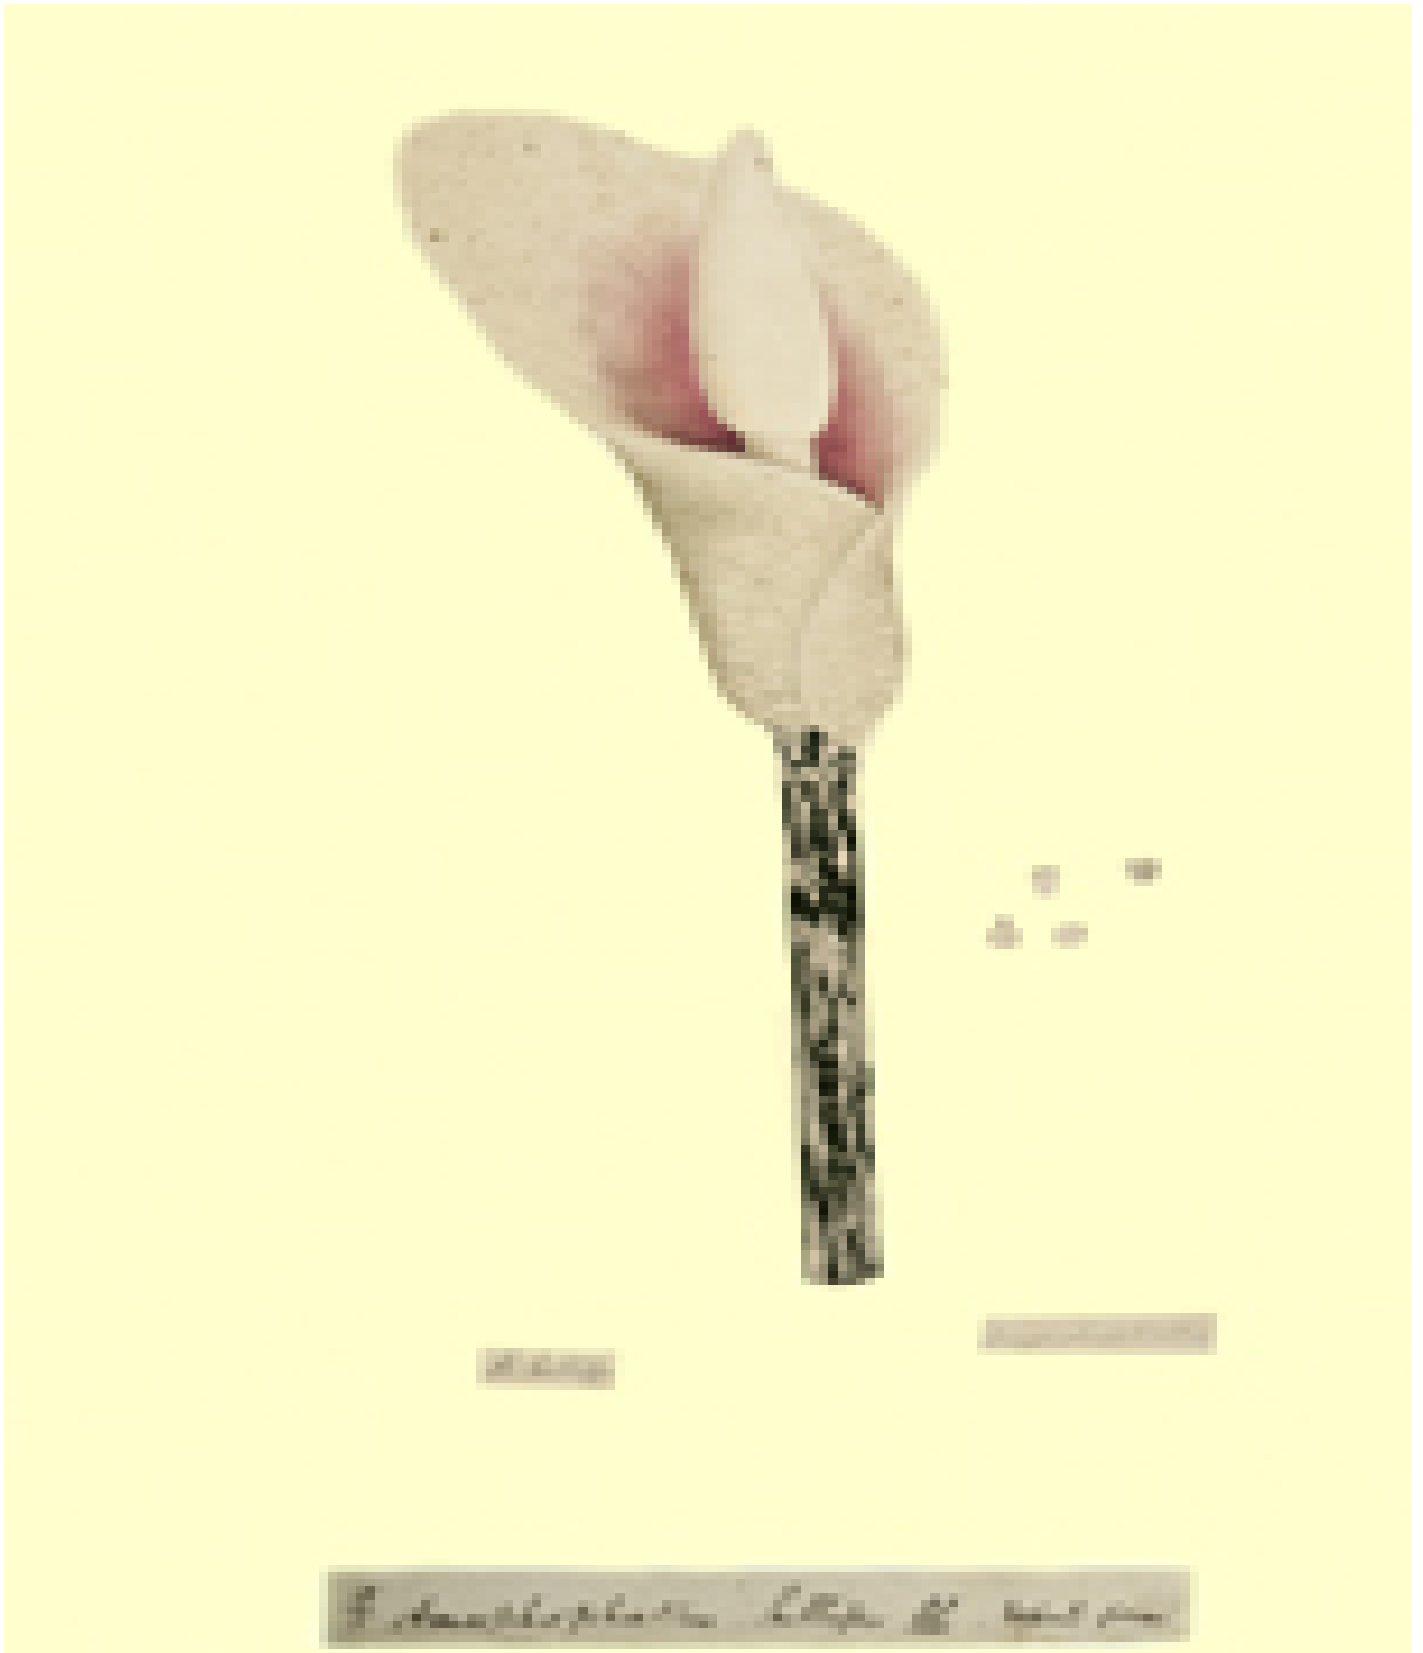

Botanical Survey of India

Ministry of Environment, Forest and Climate Change
Government of India

Image Details of Botanical Illustration

Category: [Other Paintings](#)

Volume/Folder Number: [7](#)

Name of the plant: [Amorphophallus bulbifer Blume](#)

Name of the Family: [ARACEAE](#)