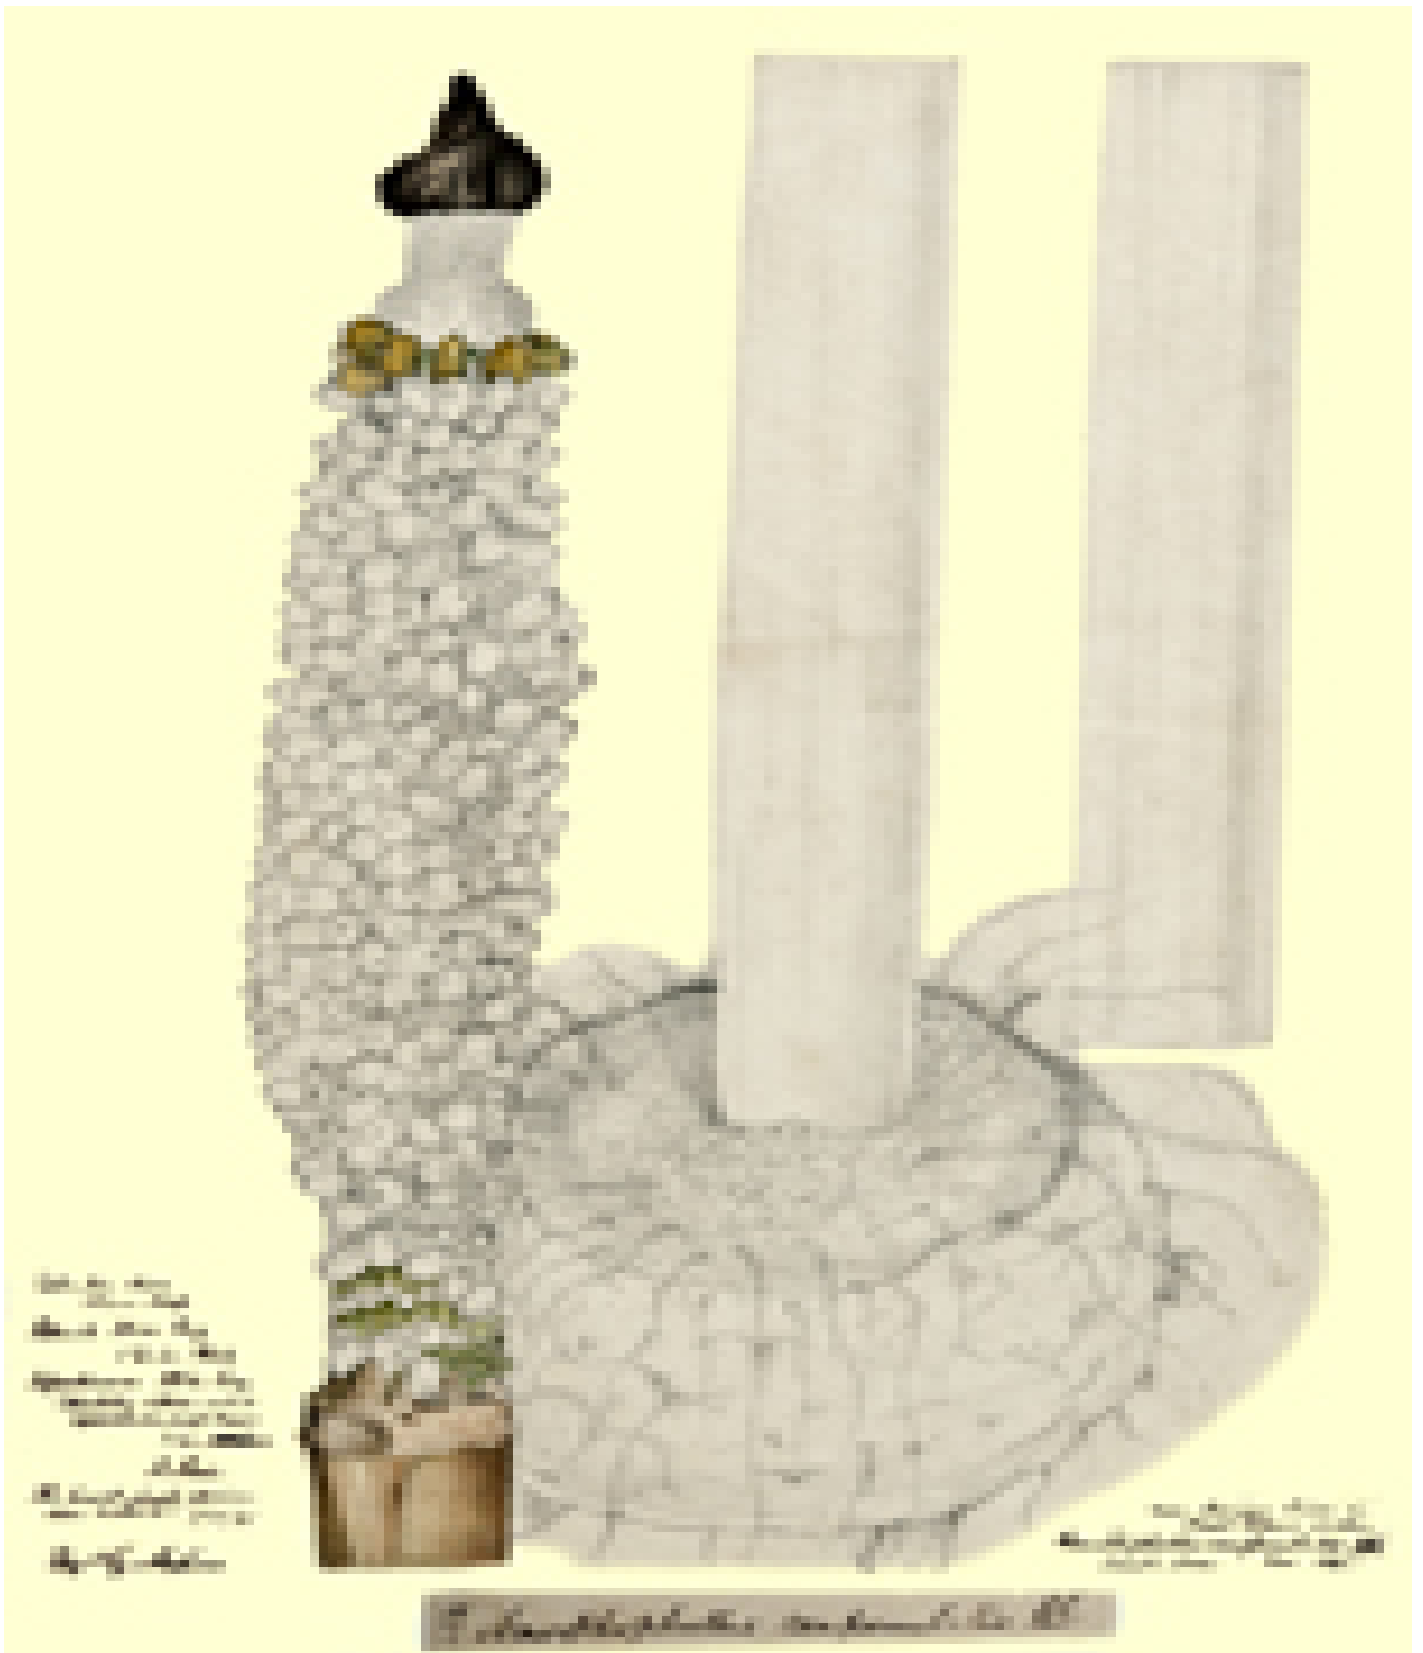

Botanical Survey of India

Ministry of Environment, Forest and Climate Change
Government of India

Image Details of Botanical Illustration

Category: [Other Paintings](#)

Volume/Folder Number: [7](#)

Name of the plant: [Amorphophallus campanulatus Blume ex Decne.](#)

Name of the Family: [ARACEAE](#)

Name of Artist: [G. Auglene](#)