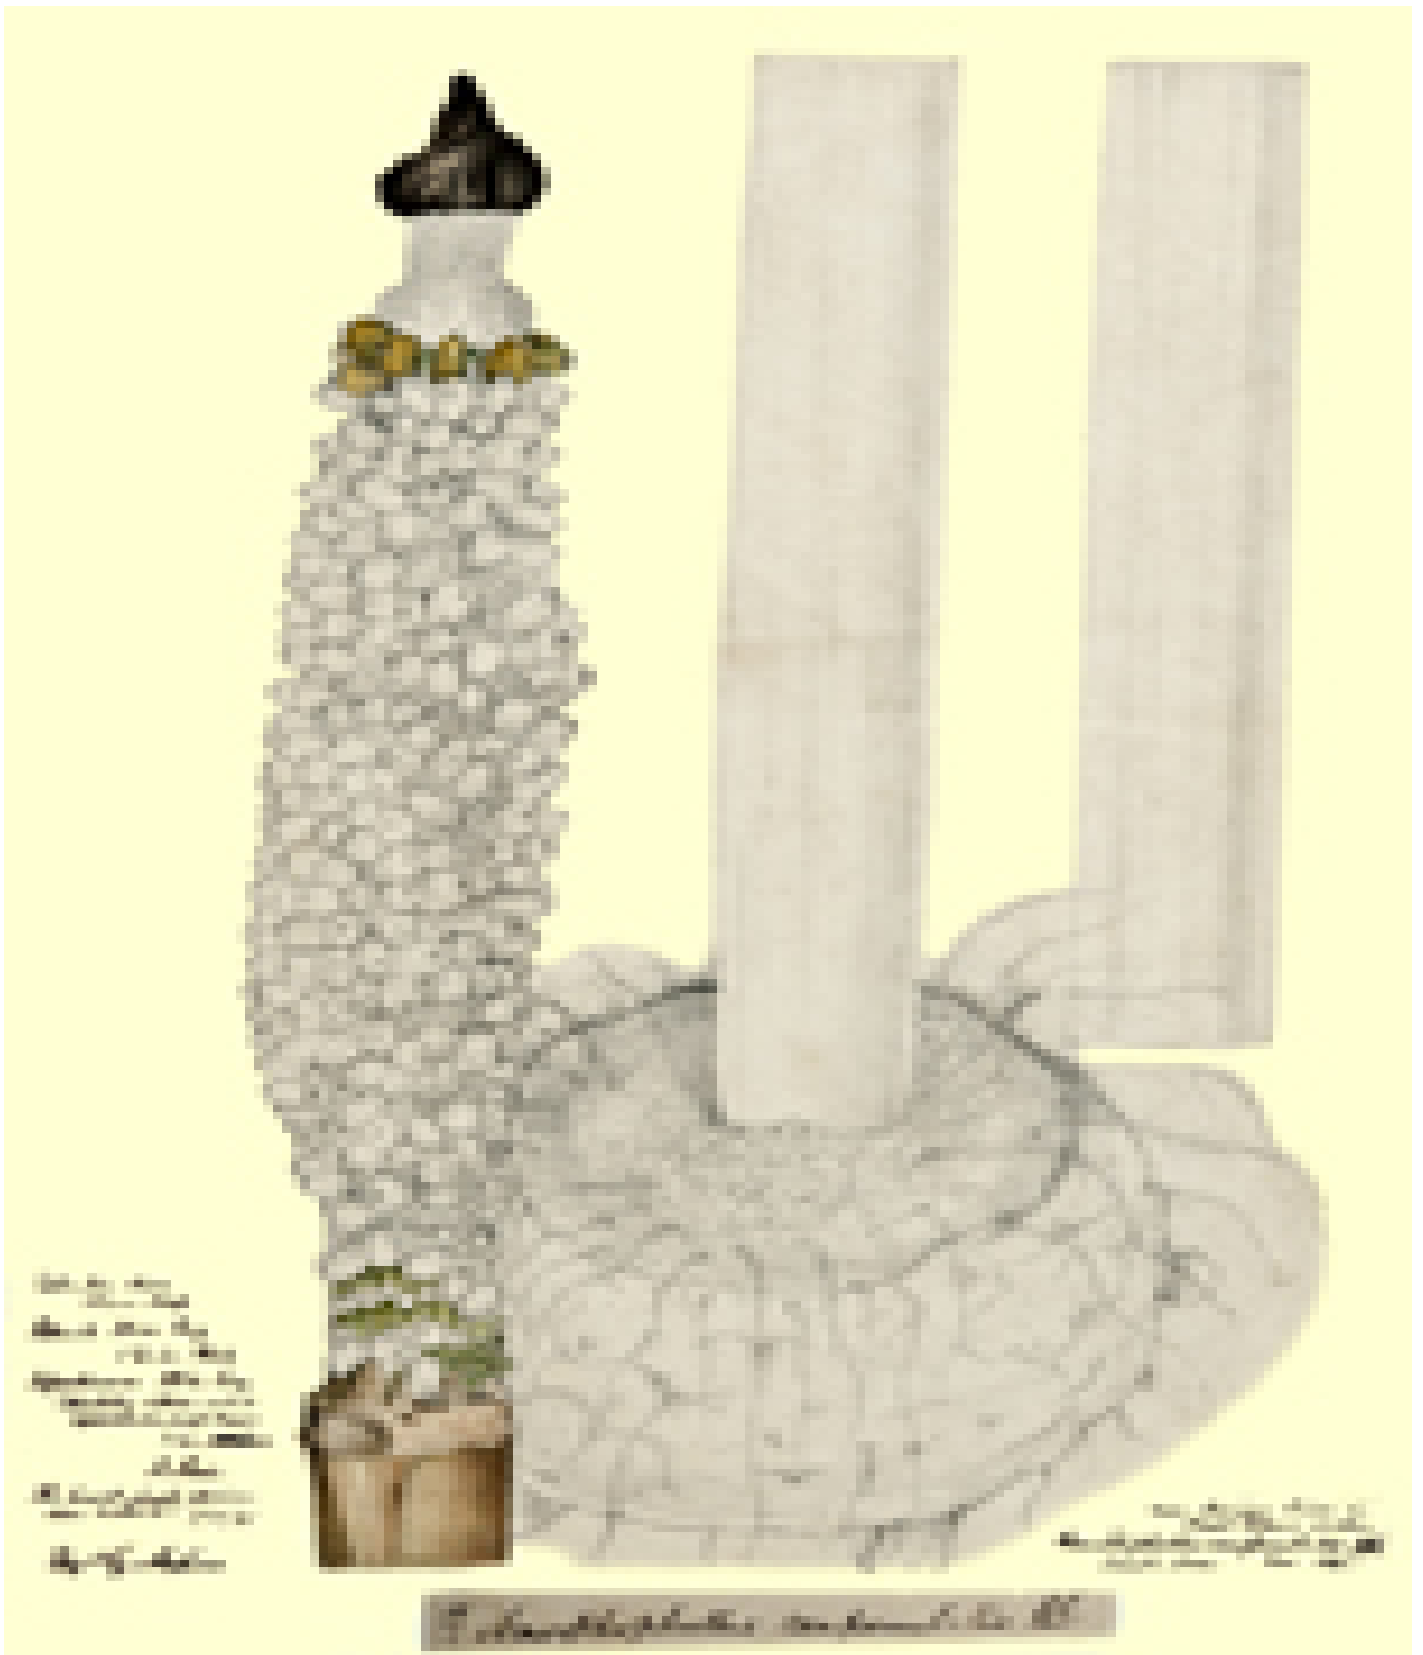

Botanical Survey of India

Ministry of Environment, Forest and Climate Change
Government of India

Image Details of Botanical Illustration

Category: [Other Paintings](#)

Volume/Folder Number: [7](#)

Name of the plant: [Amorphophallus campanulatus Blume ex Decne.](#)

Name of the Family: [ARACEAE](#)

Name of Artist: [G. Auglene](#)