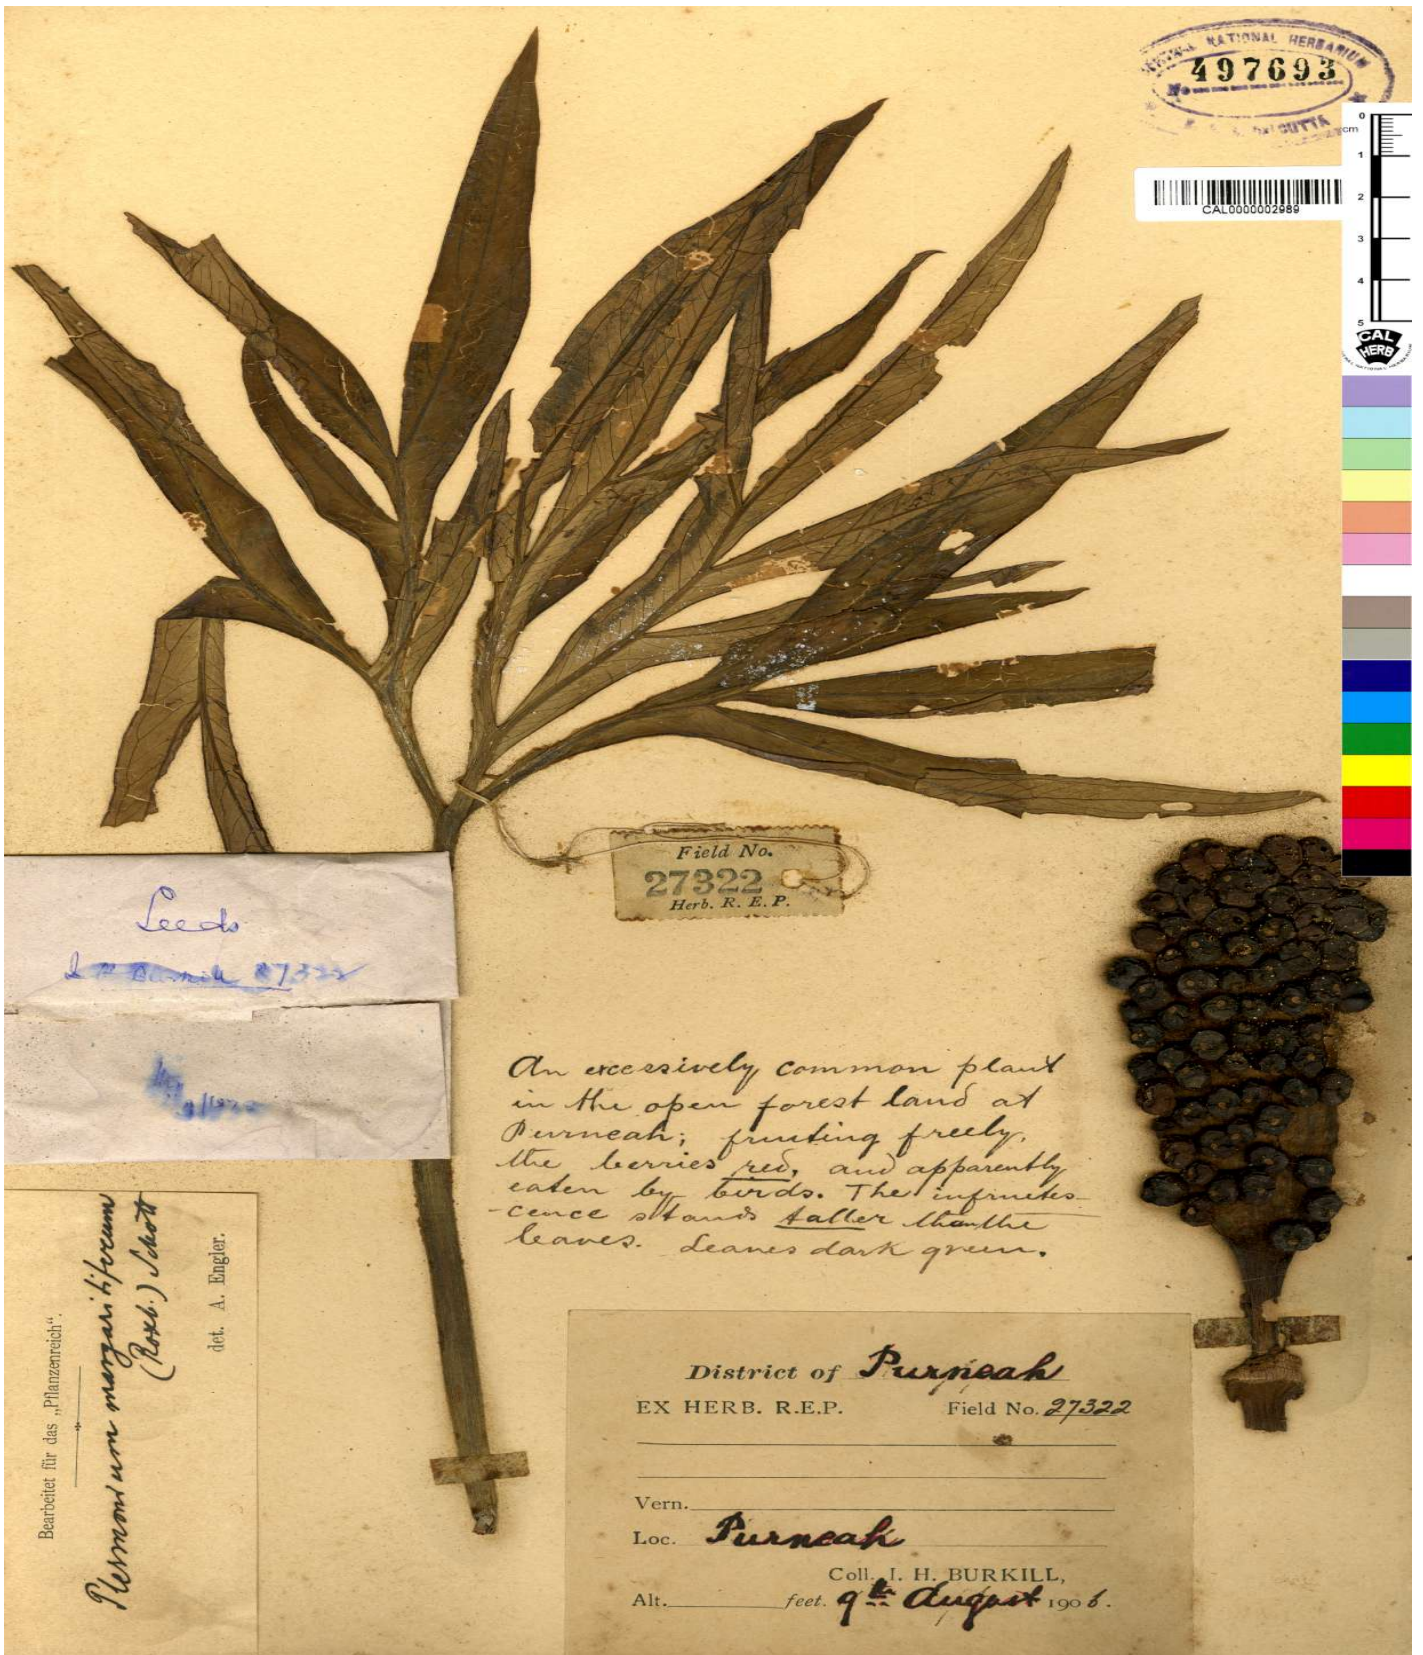

Botanical Survey of India

Ministry of Environment, Forest and Climate Change
Government of India

Image Details of Economy Botany Herbarium

Barcode: CAL0000002989

Family: [ARACEAE](#)

Scientific Name: [Plesmonium margaritiferum \(Roxb.\) Schott](#)

Collector: [I.H. Burkill](#)

Country: [India](#)

Uses: [Seeds used in tootheche.](#)