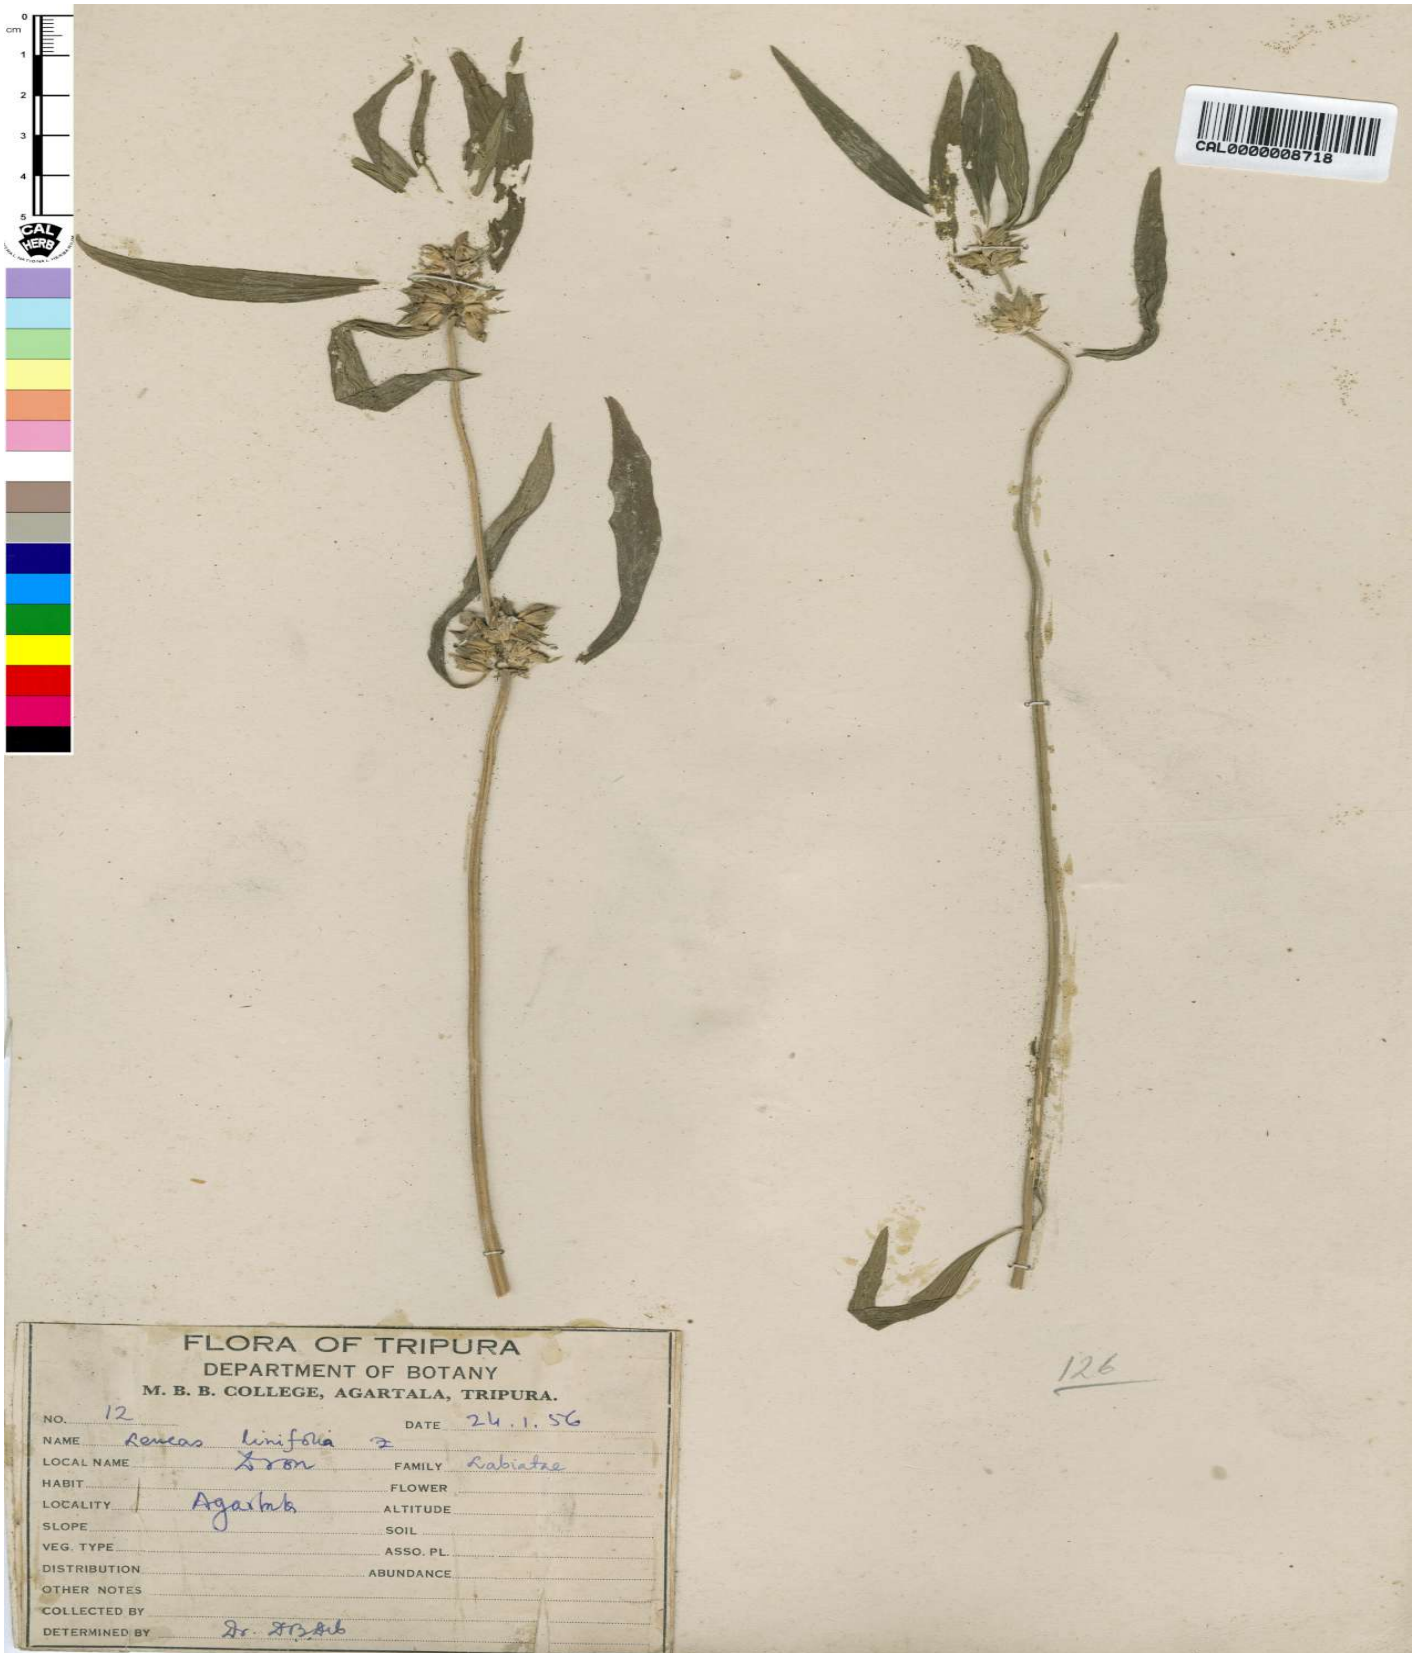

# Botanical Survey of India

Ministry of Environment, Forest and Climate Change  
Government of India

FLORA OF TRIPURA	
DEPARTMENT OF BOTANY	
M. B. B. COLLEGE, AGARTALA, TRIPURA.	
NO. 12	DATE 24.1.56
NAME <i>Renealmia linifolia</i> ?	
LOCAL NAME <i>Sron</i>	FAMILY Labiatae
HABIT	FLOWER
LOCALITY Agartala	ALTITUDE
SLOPE	SOIL
VEG. TYPE	ASSO. PL.
DISTRIBUTION	ABUNDANCE
OTHER NOTES	
COLLECTED BY	
DETERMINED BY Dr. S. S. B. B.	

Image Details of Economy Botany Herbarium

Barcode: CAL0000008718

---

Family: [LAMIACEAE](#)

Scientific Name: [Leucas lavandulaefolia Sm.](#)

Collector: [D.B. Deb](#)

Country: [India](#)

Uses: [The leaves decoction is having sedative, stomachic, and vermifuge properties. The fresh leaves are poultice and applied on old sores and dermatos.](#)