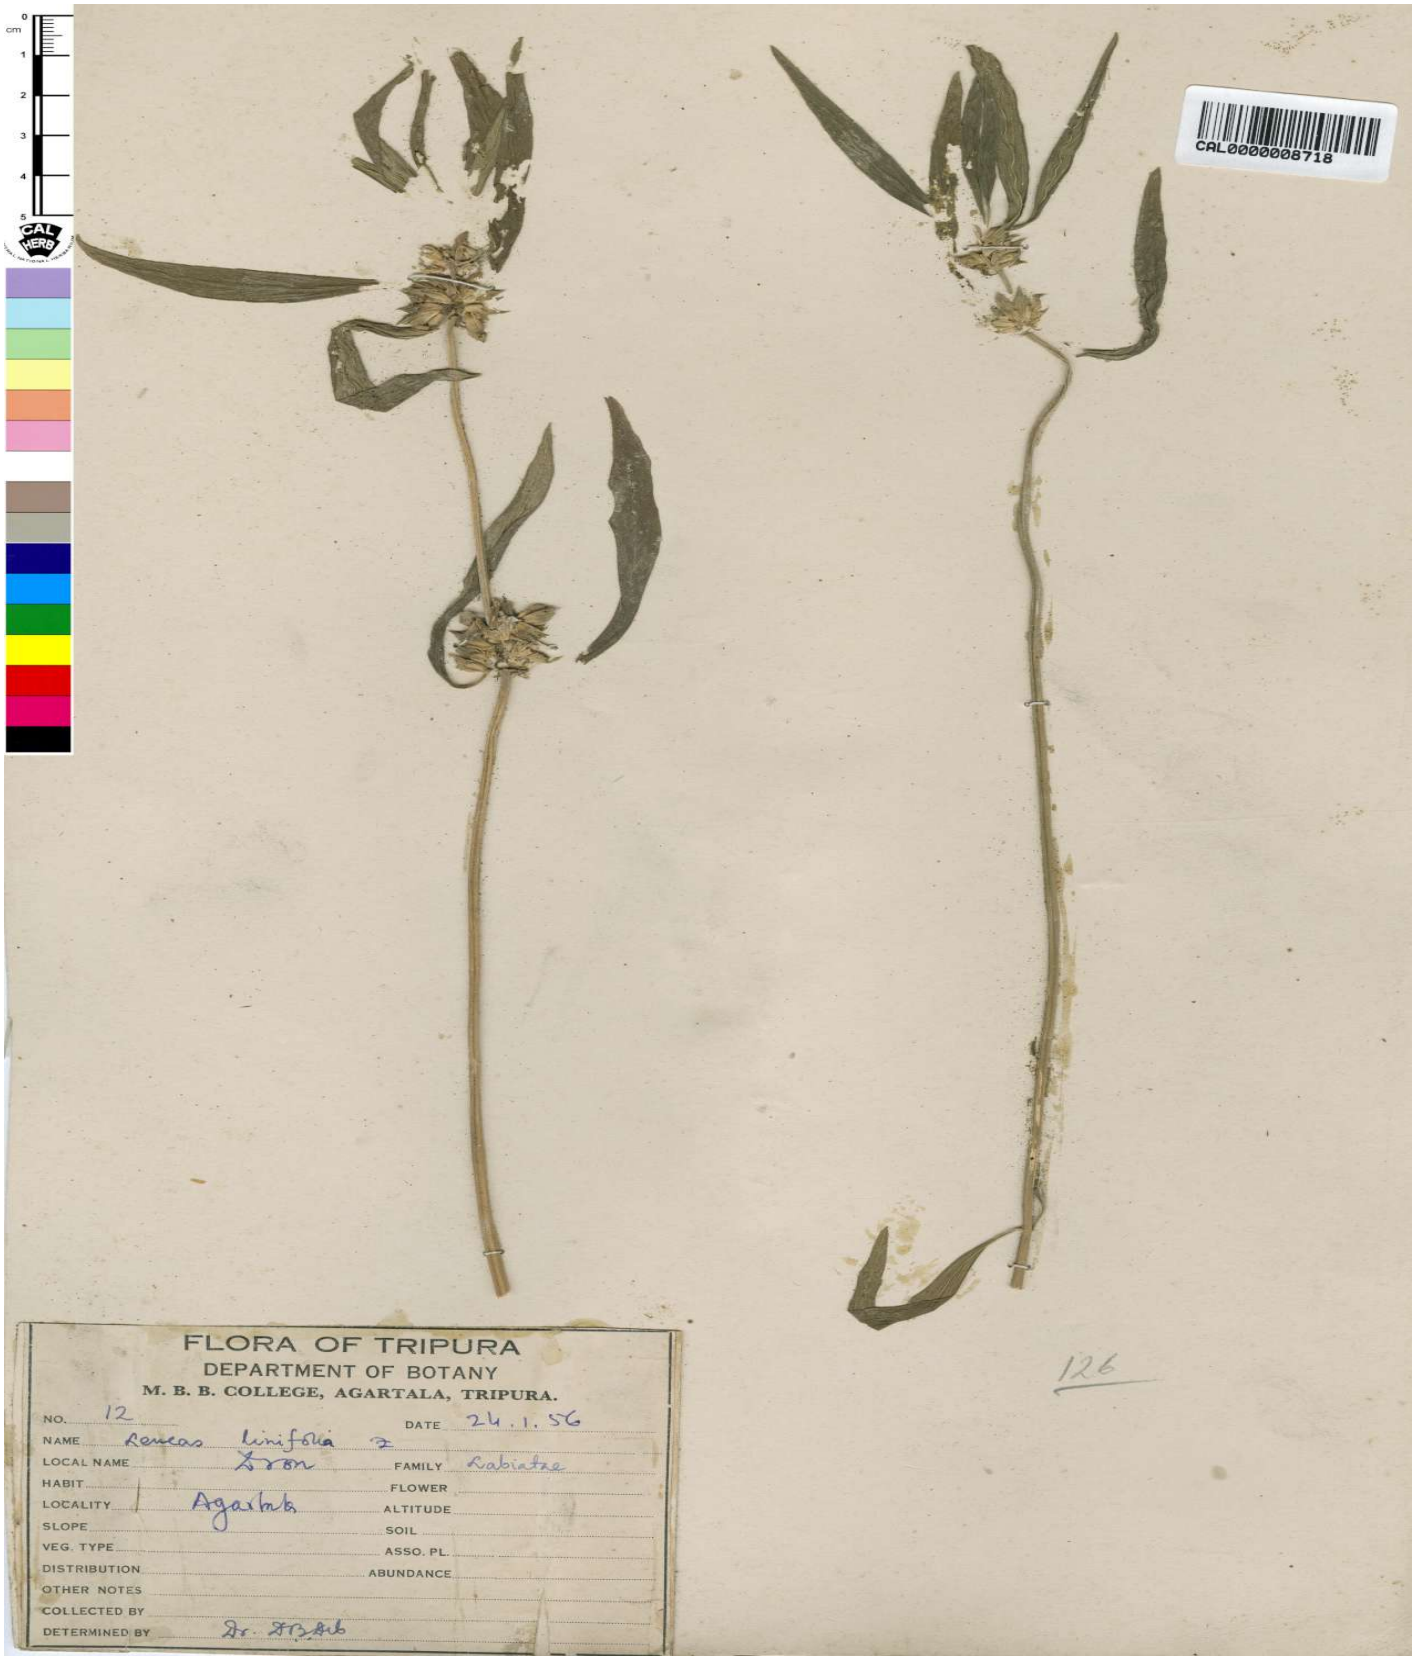

# Botanical Survey of India

Ministry of Environment, Forest and Climate Change  
Government of India

126

FLORA OF TRIPURA	
DEPARTMENT OF BOTANY	
M. B. B. COLLEGE, AGARTALA, TRIPURA.	
NO. 12	DATE 24.1.56
NAME <i>Renealmia linifolia</i> ?	
LOCAL NAME <i>Sron</i>	FAMILY Labiateae
HABIT	FLOWER
LOCALITY <i>Agartala</i>	ALTITUDE
SLOPE	SOIL
VEG. TYPE	ASSO. PL.
DISTRIBUTION	ABUNDANCE
OTHER NOTES	
COLLECTED BY	
DETERMINED BY <i>Dr. S. S. B. B.</i>	

Image Details of Economy Botany Herbarium

Barcode: CAL0000008718

---

Family: [LAMIACEAE](#)

Scientific Name: [Leucas lavandulaefolia Sm.](#)

Collector: [D.B. Deb](#)

Country: [India](#)

Uses: [The leaves decoction is having sedative, stomachic, and vermifuge properties. The fresh leaves are poultice and applied on old sores and dermatos.](#)