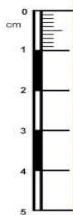

# Botanical Survey of India

Ministry of Environment, Forest and Climate Change  
Government of India

FLORA OF TRIPURA	
DEPARTMENT OF BOTANY	
M. B. B. COLLEGE, AGARTALA, TRIPURA.	
NO. 12	DATE 24.1.56
NAME <i>Renealmia linifolia</i> ?	
LOCAL NAME <i>Sron</i>	FAMILY Labiatae
HABIT	FLOWER
LOCALITY Agartala	ALTITUDE
SLOPE	SOIL
VEG. TYPE	ASSO. PL.
DISTRIBUTION	ABUNDANCE
OTHER NOTES	
COLLECTED BY	
DETERMINED BY Dr. S. S. B. B.	

Image Details of Economy Botany Herbarium

Barcode: CAL0000008718

---

Family: [LAMIACEAE](#)

Scientific Name: [Leucas lavandulaefolia Sm.](#)

Collector: [D.B. Deb](#)

Country: [India](#)

Uses: [The leaves decoction is having sedative, stomachic, and vermifuge properties. The fresh leaves are poultice and applied on old sores and dermatos.](#)