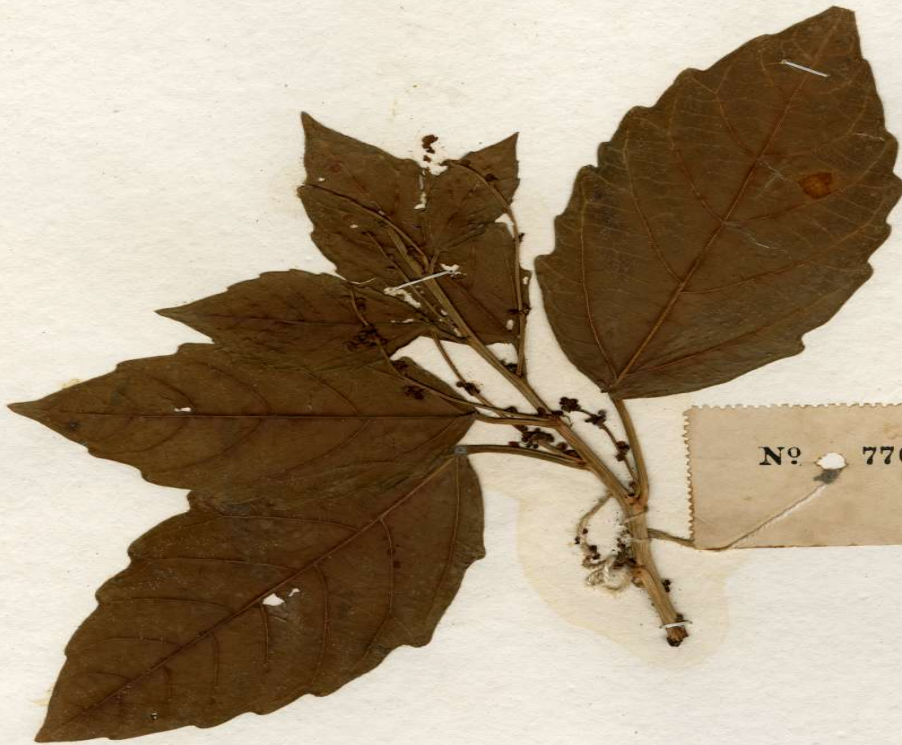

# Botanical Survey of India

Ministry of Environment, Forest and Climate Change  
Government of India

Nº 7703

Botanical Survey of India  
Andaman-Nicobar Circle, Port Blair (PBL)  
FLORA OF INDIA PROJECT  
*Baliospermum montanum* (Willd.)  
Muell-Arg.  
Det. J. Chalambitj Date: 30 Nov. 1983

BOTANICAL SURVEY OF INDIA,  
SOUTHERN CIRCLE, COIMBATORE.  
Flora of Rewa Dt.  
Madhya Pradesh No. 7703  
Name *Baliospermum montanum*  
Family Euphorbiaceae Muell-Arg.  
Locality Beside river kutlai - Rewa Town  
Date 11-2-1959. Altitude 500M.  
Remarks yellow ♂ flowers.  
Collector K. M. Sebastine.

Image Details of Economy Botany Herbarium

Barcode: CAL0000008983

---

Family: [EUPHORBIACEAE](#)

Scientific Name: [Baliospermum montanum \(Willd.\) Muell.Arg.](#)

Collector: [K.M. Sebastine](#)

Country: [India](#)

Uses: [Seeds are purgative. Oil from the seeds are a powerful hydrogogue cathartic. It is used externally to treat rheumatism. Roots are purgative.](#)