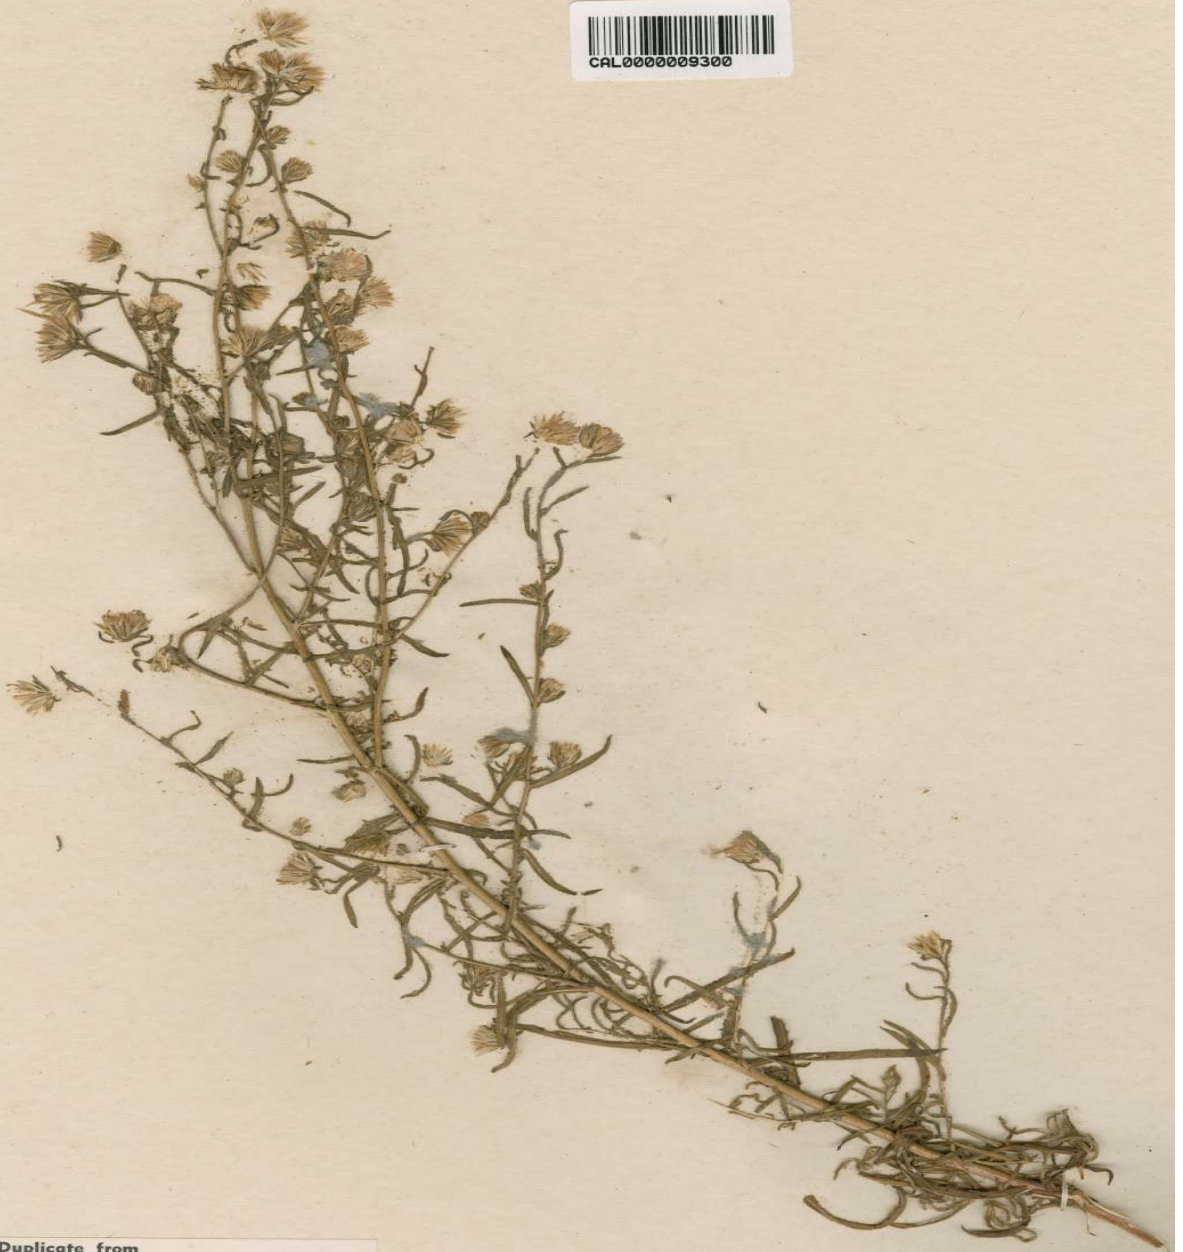

# Botanical Survey of India

Ministry of Environment, Forest and Climate Change  
Government of India

N89, 422 Duplicate from  
STATE HERBARIUM OF SOUTH AUSTRALIA  
ADELAIDE  
Imula graveolens (L.) Desf.  
South Australia. Murray River.  
Ca. 15km south of Blanchetown. (Blanchetown is ca.  
115km north-east of Adelaide.)  
[139°26'E 35°79'30"S]  
Leg. J. & Weber Collector's No. 3489  
Date 22.11.1973  
Communication of new determinations will be greatly appreciated  
by the Adelaide Herbarium.

88  
275

Image Details of Economy Botany Herbarium

Barcode: CAL0000009300

---

Family: [ASTERACEAE](#)

Scientific Name: [Inula graveolens Desf.](#)

Collector: [J.Z. Weber](#)

Country: [Australia](#)

Uses: [It is diuretic and used in calculus diseases.](#)