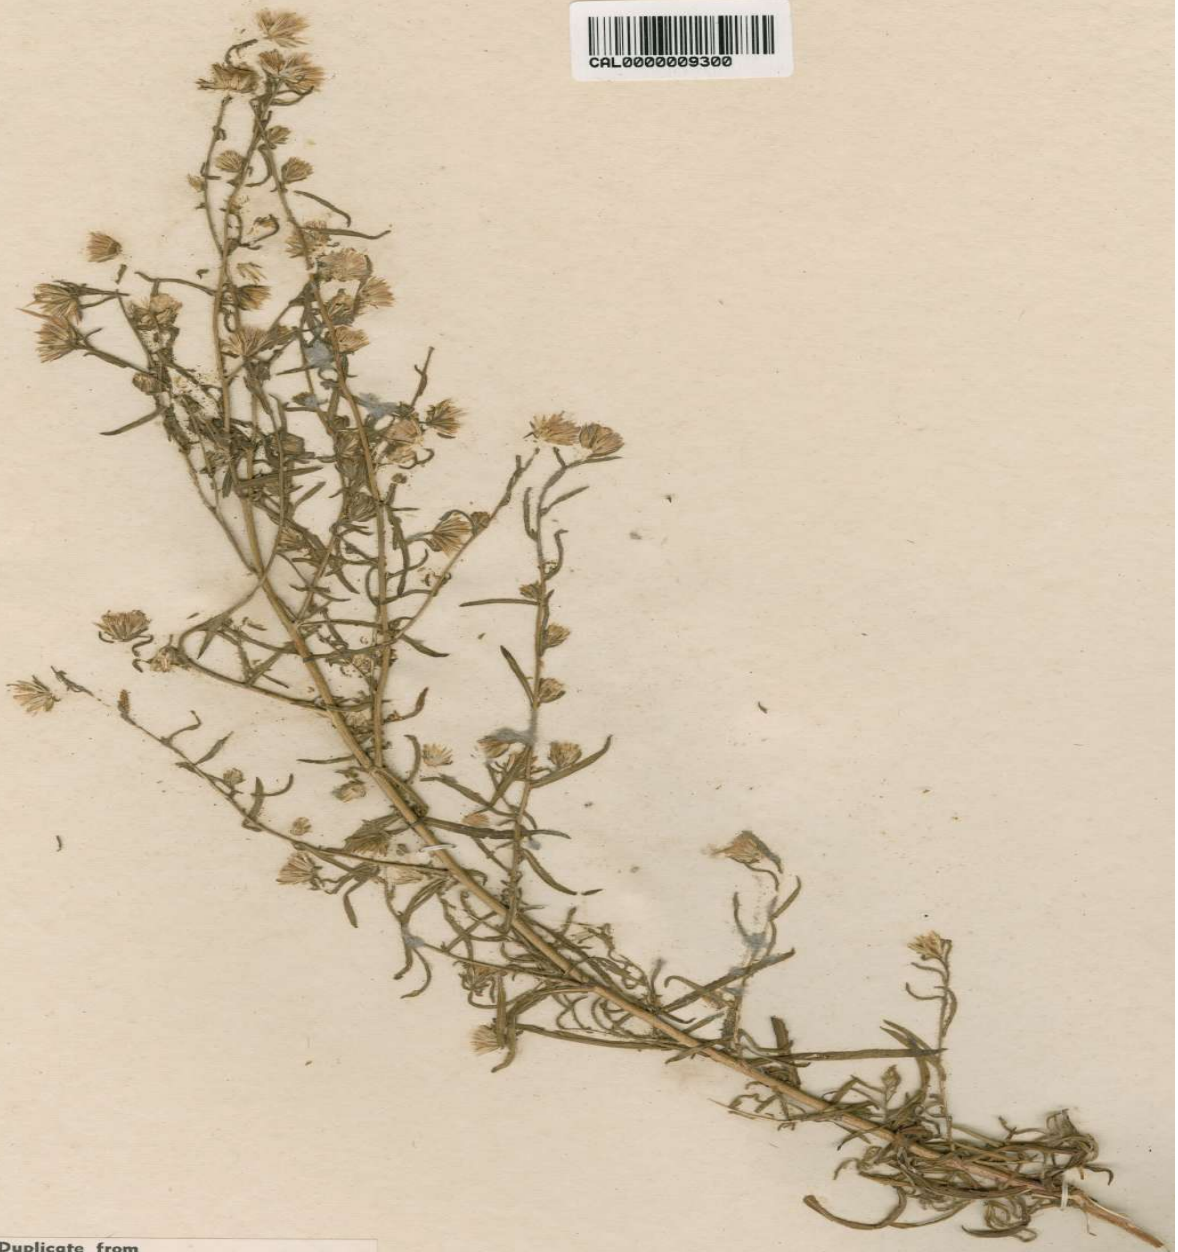

Botanical Survey of India

Ministry of Environment, Forest and Climate Change
Government of India

N89, 422 Duplicate from
STATE HERBARIUM OF SOUTH AUSTRALIA
ADELAIDE
Imula graveolens (L.) Desf.
South Australia. Murray River.
Ca. 15km south of Blanchetown. (Blanchetown is ca.
115km north-east of Adelaide.)
[139°26'E 35°79'30"S]
Leg. J. & Weber Collector's No. 3489
Date 22.11.1973
Communication of new determinations will be greatly appreciated
by the Adelaide Herbarium.

88
275

Image Details of Economy Botany Herbarium

Barcode: CAL0000009300

Family: [ASTERACEAE](#)

Scientific Name: [Inula graveolens Desf.](#)

Collector: [J.Z. Weber](#)

Country: [Australia](#)

Uses: [It is diuretic and used in calculus diseases.](#)