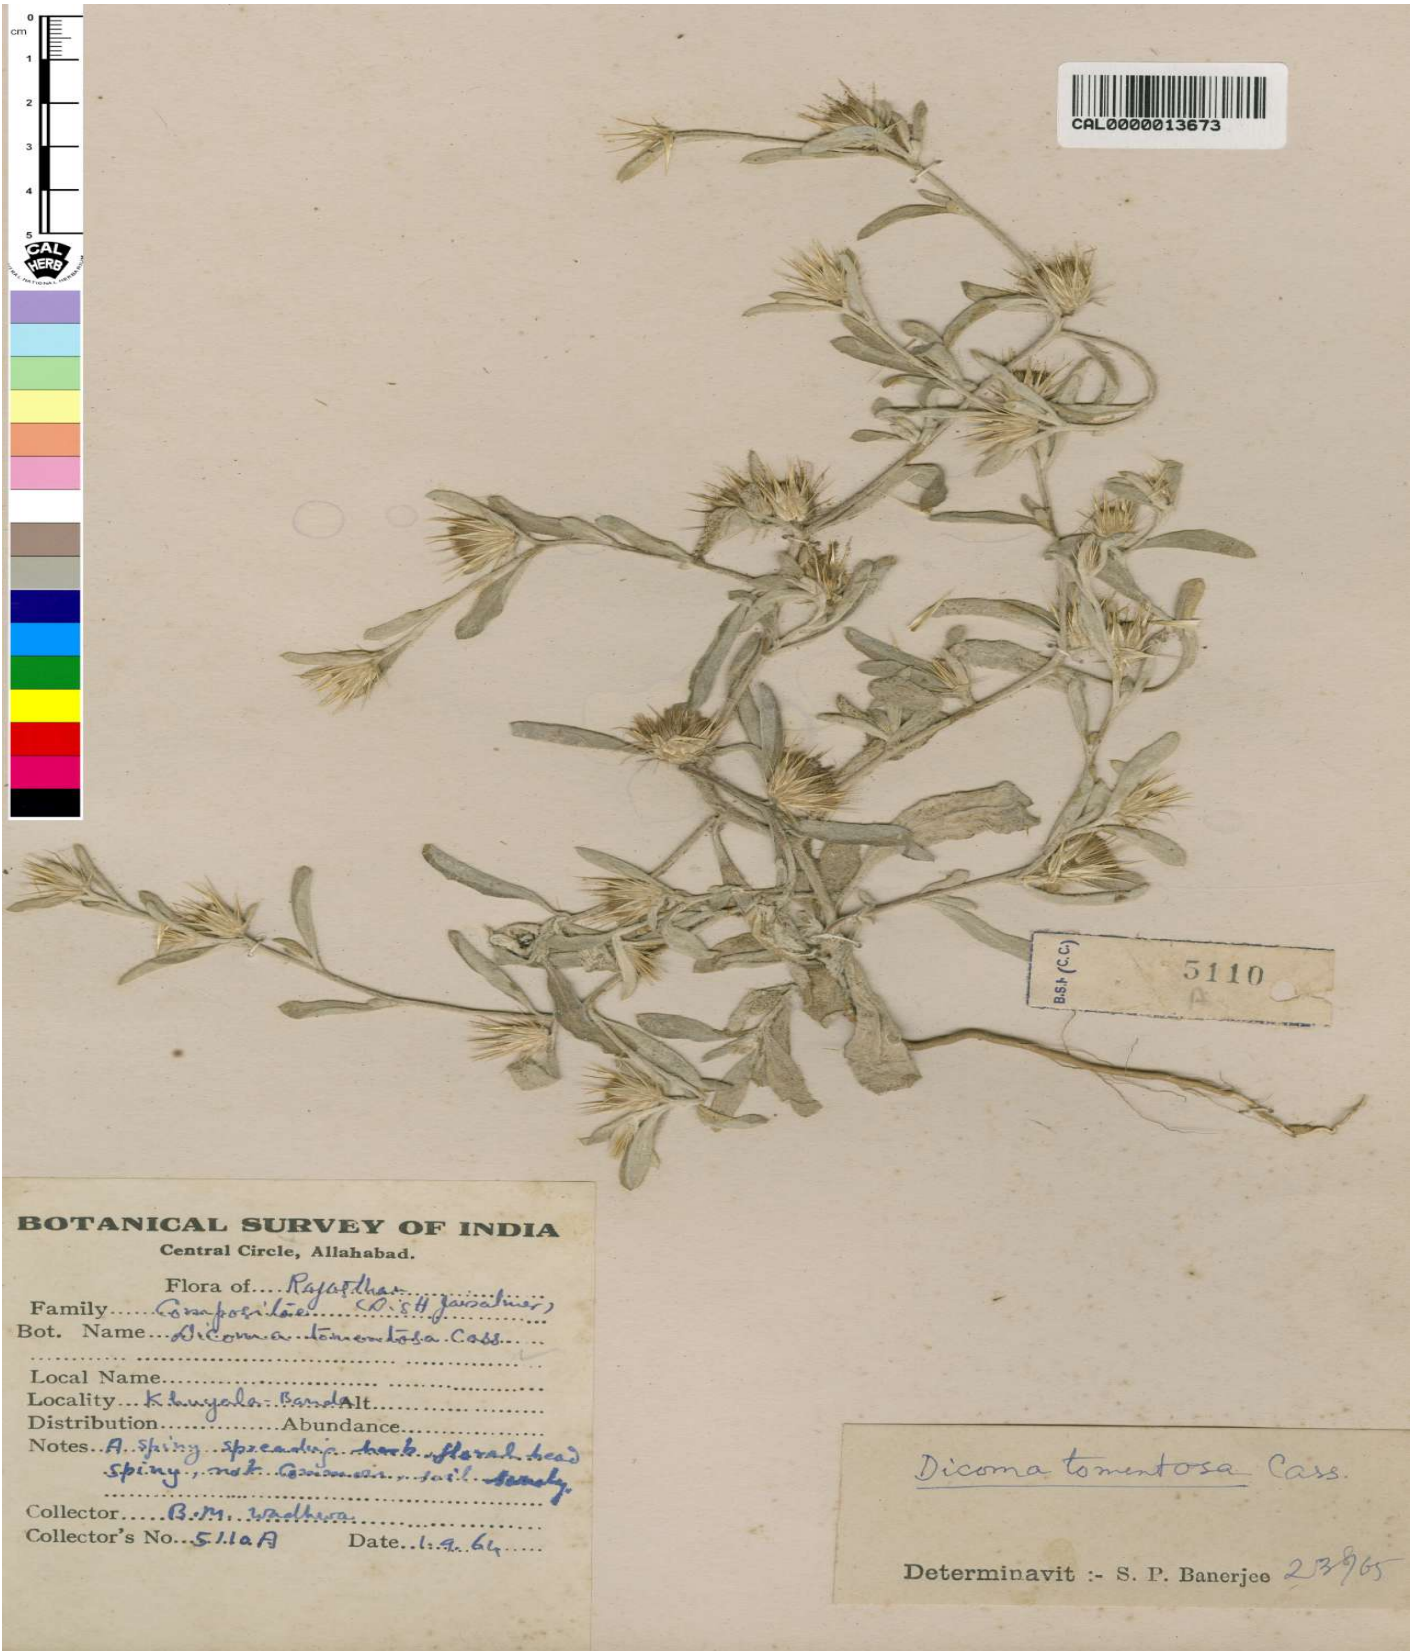

# Botanical Survey of India

Ministry of Environment, Forest and Climate Change  
Government of India

## BOTANICAL SURVEY OF INDIA

Central Circle, Allahabad.

Flora of... Rajasthan.....  
Family... Compositae..... (D. S. H. Jaiswal)  
Bot. Name... Dicoma tomentosa Cass.  
Local Name.....  
Locality... Khuyala, Bandalt.....  
Distribution..... Abundance.....  
Notes... A. Spring, spreading herb, floral head  
spiny, not common, soil sandy  
Collector... B.M. Wadhwa.....  
Collector's No... 5110A Date... 1.9.65.....

Dicoma tomentosa Cass.

Determinavit :- S. P. Banerjee 23/9/65

Image Details of Economy Botany Herbarium

Barcode: CAL0000013673

---

Family: [ASTERACEAE](#)

Scientific Name: [Dicoma tomentosa Cass.](#)

Collector: [B.M. Wadhwa](#)

Country: [India](#)

Uses: [Plants are used as a febrifuge. It is employed as a local application to putrescent wounds.](#)