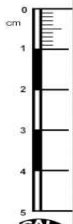

Botanical Survey of India

Ministry of Environment, Forest and Climate Change
Government of India

S.S.I. (S. C.)
70394

BOTANICAL SURVEY OF INDIA
SOUTHERN CIRCLE, COIMBATORE

Coll. No. 70394 Date 22.3.1981

Name: *Michelia nilagirica*
Zenk.

Alt ± 1600m Date 22.3.1981

Notes: Huge tree ± 30m high;
large, sweet scented white
flowers. Not common

Collector: A. N. Henry

Identified by: A. N. Henry & M. S. Swaminathan

Image Details of Economy Botany Herbarium